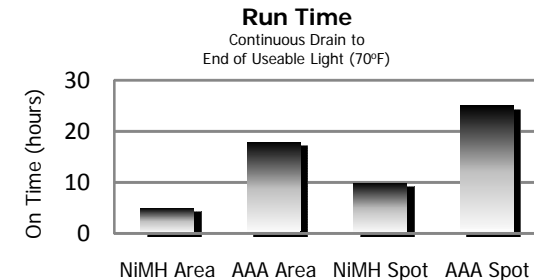

Performance:

Important Notice

This datasheet contains information specific to products manufactured at the time of its publication
Contents herein do not constitute a warranty
©Energizer / All Rights Reserved