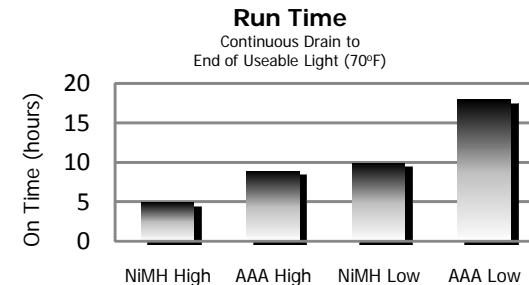

**Lamp:** Four White LEDs

**Lamp Life:** Lifetime

**Ext. Power Supply:** 700mA 6V, Energy Star Approved

**Lamp Output:** 28 Lumens

**Typical Weight:** 689 grams (24.3 oz.)

**Dimensions (in):** 9 x 4 x 5

### Performance: